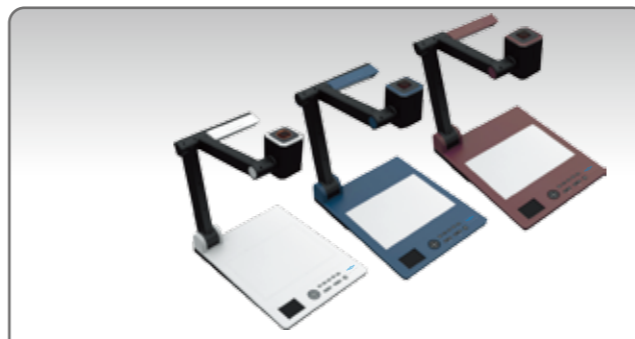

## vidifox i2291/i2331

The Wanin i2291/i2331 is a new generation model designed to set a new industry standard. Packed with a powerful punch, the i2291/i2331 is destined to excite anybody at his first sight with its ultra-thin and sleek body design, sharp and crystal clear native SXGA image quality, DVI output for real digital signal. High speed 9x optical and 12x digital zoom, digital imaging feature suite including image freeze, split, mirror, rotation, title freeze, and picture in picture, and multiple input and output terminals along with the built-in video scaler (i2331 only) offers value added multimedia center functionality and cost saving possibility. In addition, the i2291/i2331 allows you to save up to 400/1000 images on board with non-volatile memory storage capability. You also have the option of saving images to a computer or removable USB thumb drive with the built-in USB 2.0 ports. In addition, a built-in LCD screen allows you to face your audience at all time while staying on top of your presentation materials. The i2291/i2331 will surely take your teaching and presentation to a new height.

### One Ultra-thin and Sleek Body, Three Color Options

The i2291/i2331 is engineered and designed by a team of Wanin engineers and industry designers. Its ultra thin and sassy body makes it an immediate attention grabber. It is a first document camera that allows you to choose from three different color combinations; classic white and black, futuristic blue and black, and passionate red and black.

### Built-in 3.5 Inch LCD Monitor

The i2291/i2331 features a built-in LCD monitor on the left lower corner of the working surface. The LCD monitor makes it very easy to position objects. It lets you to see exactly what your audiences see behind your screen so that you can face your audience at all time while having total control of your presentation materials.